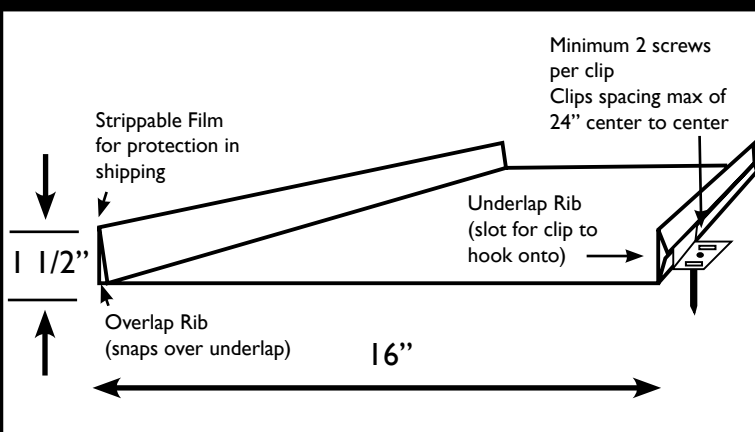

1 1/2" SSR Features:

- Lifetime Limited Paint Warranty
- Easy Installation
- New or Re-Roofing Applications
- 30% Fewer Parts than Conventional Standing Seam Roofs
- Open Span up to a Maximum 24" on Center Purlins or Furring
- Capable of Pitches as low as 1:12

ENDURACOTE PREMIUM DEFENSE™ Against the Elements

Enduracote™ is a paint system that takes performance to the next level. Based on cutting edge resin technology, this system offers unbeatable durability and superior long-term performance against the elements. Enduracote is the choice for low maintenance, lasting beauty and outstanding value.

1 1/2" SSR Warranty

Lifetime film integrity warranty for walls and roofs
30-year warranty against fade and chalk for walls and roofs
10-year edge rust warranty against acid rain

Oil canning can be caused by many factors and is not cause for rejection. If oil canning occurs, the installation of an ethofoam backer rod under the center of the panels can significantly improve the appearance.