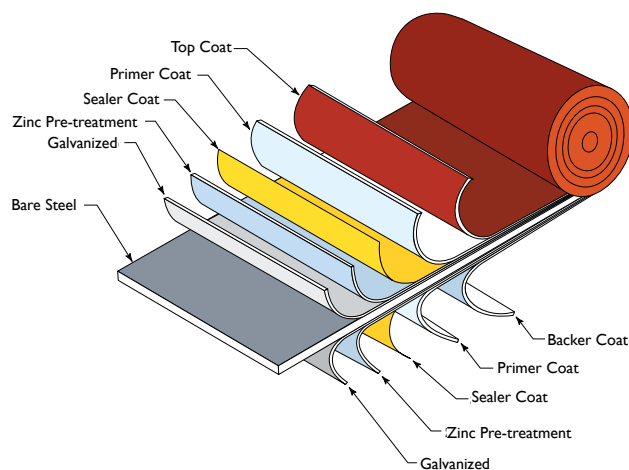

a Euramax company

Facilities Nationwide

Corporate Office
3449 Hempland Road
Lancaster, PA 17601
800.477.2741
www.fabral.com