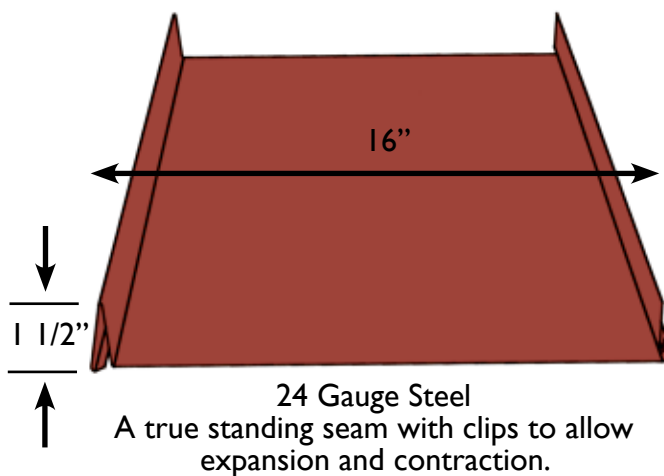

1 1/2" SSR Features:

- Lifetime Limited Paint Warranty
- Easy Installation
- New or Re-Roofing Applications
- 30% Fewer Parts than Conventional Standing Seam Roofs
- Open Span up to a Maximum 24" on Center Purlins or Furring
- Capable of Pitches as low as 1:12

ENDURACOTE PREMIUM DEFENSE™ Against the Elements

Enduracote™ is a paint system that takes performance to the next level. Based on cutting edge resin technology, this system offers unbeatable durability and superior long-term performance against the elements. Enduracote is the choice for low maintenance, lasting beauty and outstanding value.

1 1/2" SSR Warranty

Lifetime film integrity warranty for walls and roofs
30-year warranty against fade and chalk for walls and roofs
10-year edge rust warranty against acid rain

Oil canning can be caused by many factors and is not cause for rejection. If oil canning occurs, the installation of an ethofoam backer rod under the center of the panels can significantly improve the appearance.