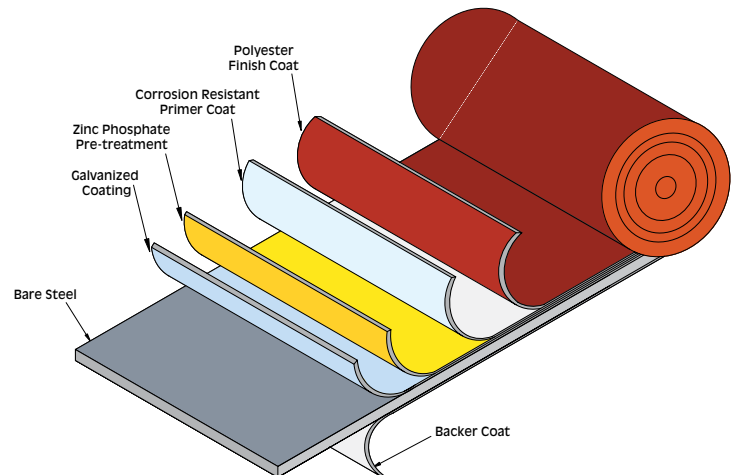

Charcoal 157

Brick Red 187

Classic Burgundy 156

Evergreen 176

Caribbean Blue 182

- 25-year limited paint warranty
- 10-year fade and chalk
- 13 popular colors
- Dirt and stain resistant
- Easy to clean

a  Euramax company