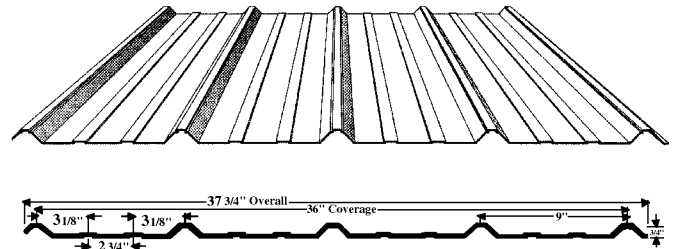

**Versatility and Durability
in One Fabulous Panel –
Only from Fabral**

Whether it's roofing or siding, no one does it better than Fabral, and no one panel fits more applications than Fabral's MP-Panel™.

Its tough steel construction and galvanized protective coating make it an economical yet durable solution for most any application. MP-Panel's™ pleasing vertical lines and thirteen popular colors are perfect for residential, industrial and commercial structures.

**Easy to Install
Low Maintenance**

Load Table			
Purlin or Girt Spacing (inches)	Maximum Allowable Uniform Loads (Multiple Spans)		
	Positive (LB/Ft2)	Deflection (LB/Ft2)	Snow Load (Approx. Ft.)
24	115	.073	7.7
30	74	.114	5.0

Dimensions:

- Length Available..... 6' through 40'
- Overall Width..... 37 3/4 inches
- Coverage Width..... 36 inches
- Major Rib Height..... 3/4" high
- Major Rib Spacing..... 9" center to center