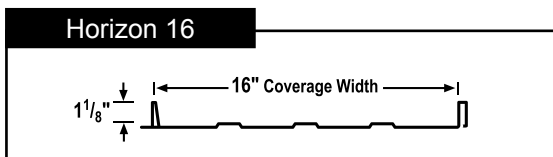

- Stiffening ribs for added strength
- Light weight, energy efficient and fire resistant
- Easy to install-can be installed over solid decking or over an existing roof
- Time tested design
- Fade-resistant paint system with a lifetime finish warranty for years of low maintenance beauty
- 10 popular colors, 9 Energy Star Approved