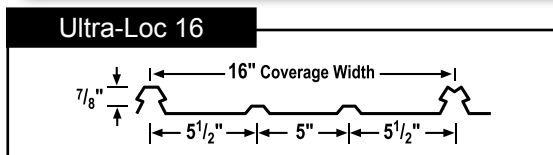

- Stiffening ribs for added strength
- Light weight, energy efficient and fire resistant
- Easy to install-can be installed over solid decking or over an existing roof
- Time tested design
- Fade-resistant paint system with a lifetime finish warranty for years of low maintenance beauty
- 10 popular colors, 9 Energy Star Approved