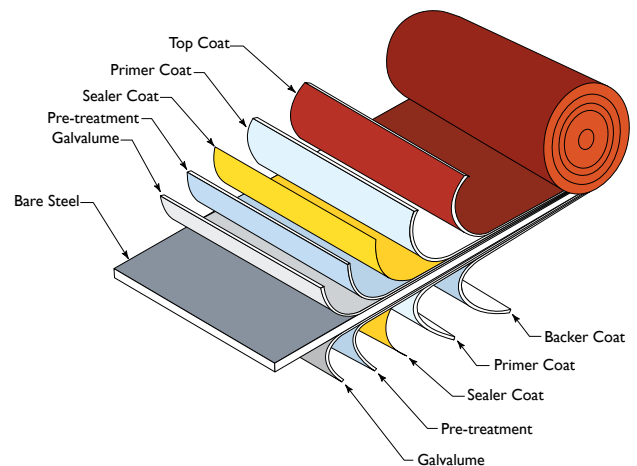

## ENDURACOTE®

PREMIUM DEFENSE  
Against the Elements

Enduracote® is a paint system that takes performance to the next level. Based on cutting edge resin technology, this system offers unbeatable durability and superior long-term performance against the elements. Enduracote is the choice for low maintenance, lasting beauty and outstanding value.

## 1 1/2" SSR Warranty

Lifetime film integrity warranty for walls and roofs  
 30-year warranty against fade and chalk for walls and roofs  
 20-year non-perforation warranty

*Oil canning can be caused by many factors and is not cause for rejection. If oil canning occurs, the installation of an ethofoam backer rod under the center of the panels can significantly improve the appearance.*