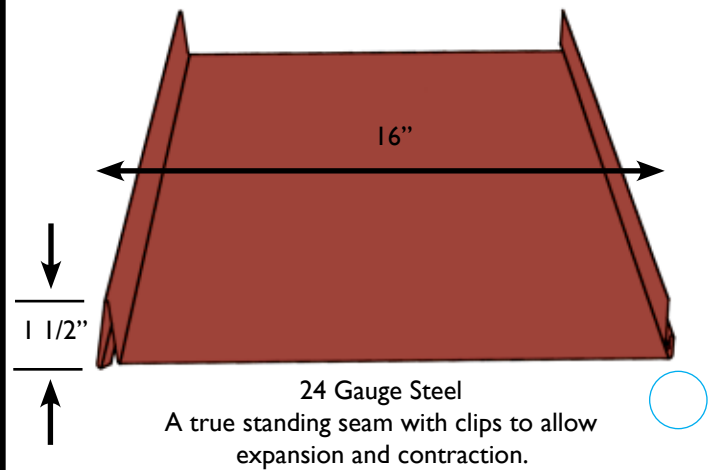

1 1/2" SSR Features:

- Lifetime Limited Paint Warranty
- Easy Installation
- New or Re-Roofing Applications
- Open Span up to a Maximum 24" on Center Purlins or Furring
- Capable of Pitches as low as 1:12
- Energy Star Approved Colors

ENDURACOTE®

PREMIUM DEFENSE
Against the Elements

Enduracote® is a paint system that takes performance to the next level. Based on cutting edge resin technology, this system offers unbeatable durability and superior long-term performance against the elements. Enduracote is the choice for low maintenance, lasting beauty and outstanding value.

1 1/2" SSR Warranty

Lifetime film integrity warranty for walls and roofs
30-year warranty against fade and chalk for walls and roofs
20-year non-perforation warranty

Oil canning can be caused by many factors and is not cause for rejection. If oil canning occurs, the installation of an ethofoam backer rod under the center of the panels can significantly improve the appearance.