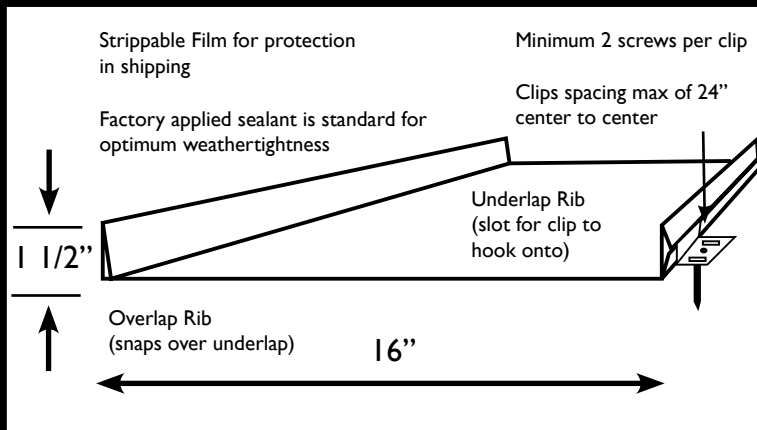

## 1 1/2" SSR Features:

- Lifetime Limited Paint Warranty
- Easy Installation
- New or Re-Roofing Applications
- Open Span up to a Maximum 24" on Center Purlins or Furring
- Capable of Pitches as low as 1:12
- Energy Star Approved Colors