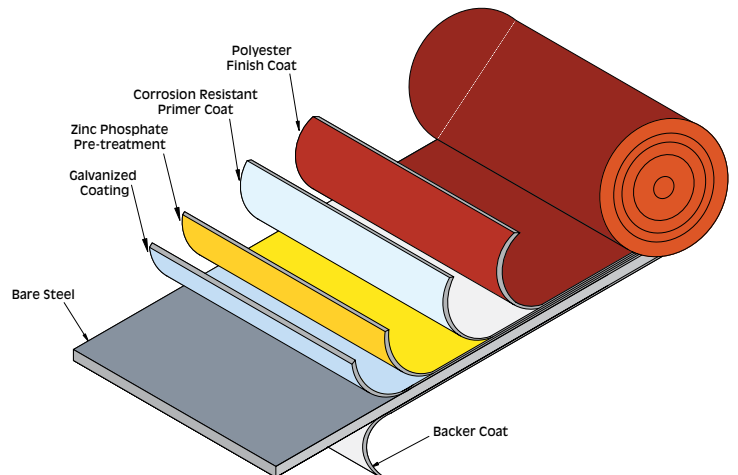

Light Gray 178

Charcoal 157

Brick Red 187

Classic Burgundy 156

Evergreen 176

Caribbean Blue 182

- 25-year limited paint warranty
- 10-year fade and chalk
- 13 popular colors
- UL 790 Class A fire resistance rating
- UL 2218 Class 4 hail impact resistance
- Dirt and stain resistant
- Easy to clean