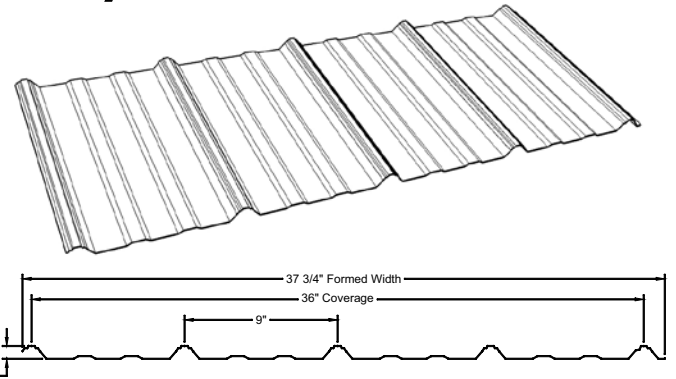

**Versatility and Durability
in One Fabulous Panel –
Only from Fabral**

Whether it's roofing or siding, no one does it better than Fabral, and no one panel fits more applications than Fabral's MP-Panel™.

Its tough steel construction and galvanized protective coating make it an economical yet durable solution for most any application. MP-Panel's™ pleasing vertical lines and thirteen popular colors are perfect for residential, industrial and commercial structures.

**Easy to Install
Low Maintenance**

Load Table		
Purlin or Girt Spacing (inches)	Maximum Allowable Uniform Loads (Multiple Spans)	
	Gravity (LB/Ft2)	Wind Reduction (LB/Ft2)
24	112	120

Dimensions:

- Length Available..... 6' through 40'
- Overall Width..... 37 3/4 inches
- Coverage Width..... 36 inches
- Major Rib Height..... 3/4" high
- Major Rib Spacing..... 9" center to center